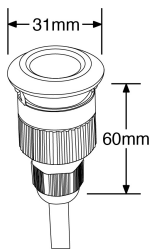

Product Description:

A new addition to the M-Lite™ PRO range, these ground lights use 316 stainless steel, making them suitable for coastal areas and are also submersible. IP68 for applications including patios, wet rooms and walkways.

Product Image:

Product Features:

3W IP68 Round LED Marker Light

Line Drawing Image

Product Specs:

Technology	LED	Number of LEDs	1
Lifetime L70 (hrs)	10000	Dimmable	No
IP Rating	IP68	Fire Protection	No
Overall Diameter (mm)	31	Recess Depth (mm)	60
Cutout Diameter (mm)	26		

SKU Table and Ordering

SKU Code	Colour	Lumens/Watt	Wattage	Lumens	Beam Angle
EN-WU673R/30	3000	43.33	3	130	80
EN-WU673R/55	5500	43.33	3	130	80

Compliance & Approvals:

Warranty

This product has a warranty period of 1 Year.