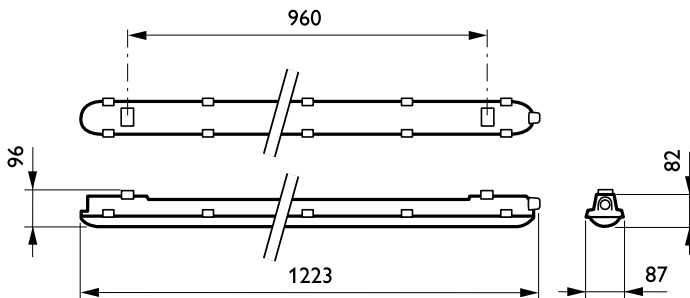

CoreLine Waterproof

CoreLine Waterproof

Mechanical and Housing

Housing Material	Polycarbonate
Optic material	Polycarbonate
Optical cover/lens material	Polycarbonate
Length	1200 mm

Approval and Application

Ingress protection code	IP65 [Dust penetration-protected, jet-proof]
Mech. impact protection code	IK08 [5 J vandal-protected]

Initial Performance (IEC Compliant)

Initial luminous flux	4000 lm
Luminous flux tolerance	+/- 10%
Initial LED luminaire efficacy	105 lm/W
Init. Corr. Color Temperature	4000 K
Initial chromaticy	(0.38, 0.38) SDCM <3.5
Initial input power	38 W

Over Time Performance (IEC Compliant)

Driver failure rate at 5000 h	1 %
Median useful life L70B50	50000 h

Median useful life L80B50	30000 h
Median useful life L90B50	15000 h

Application Conditions

Ambient temperature range	-20 to +35 °C
Average ambient temperature	25 °C
Suitable for random switching	Yes (relates to presence/ movement detection and daylight harvesting)

Product Data

Full product code	871829184048000
Order product name	WT120C LED40S/840 PSU L1200
EAN/UPC - Product	8718291840480
Order code	910500453338
Numerator - Quantity Per Pack	1
Numerator - Packs per outer box	1
Material Nr. (12NC)	910500453338
Net Weight (Piece)	1.530 kg

Dimensional drawing

CoreLine Waterproof WT120C