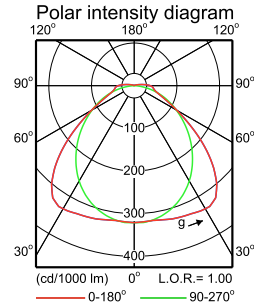

## Photometric data

WT120C L1200 1xLED40S/840

1 x 4000 lm

WT120C L1200 1xLED40S/840

1 x 4000 lm

LWV1837800

2015-09-08

LWV1837800