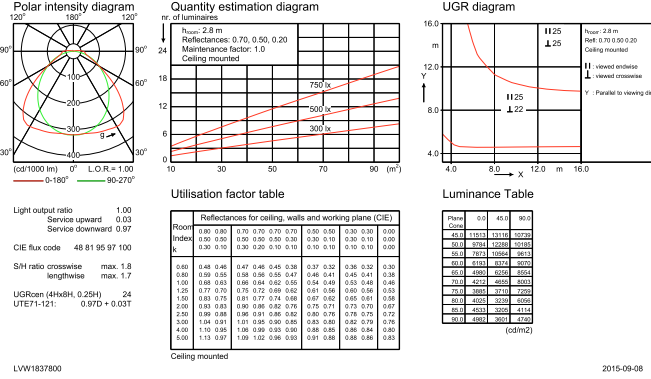

## Photometric data

WT120C L1200 1xLED40S/840

1 x 4000 lm

WT120C L1200 1xLED40S/840

1 x 4000 lm

LWV1837800

2015-09-08

LWV1837800