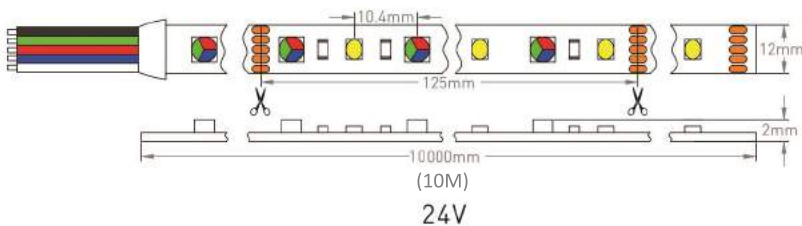

# LED STRIP

I HIGH CRI SMD5060+SMD2835 23W RGBWW  
LED FLEXIBLE STRIP

## Item No. LEDST96RGBWW/24VN

- LED Chip Type: SMD5060+SMD2835
- LEDs Per Metre: 96
- Wattage: 23W /M
- Voltage: 24V DC
- Cut Points: 125mm
- Reel Length: 10M
- CRI: 90 Single Bin Chip
- Total Lumens: 1400 Lumens/M
- RGBWW (RGB+ 3000K)
- 5 Wires
- Controller Required
- 3 Year Guarantee