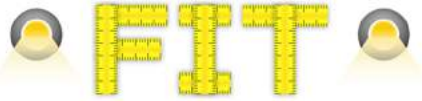

# LED STRIP

I HIGH CRI SMD5060+SMD2835 23W RGBWW  
LED FLEXIBLE STRIP

## Item No. LEDST96RGBWW/24VN

- LED Chip Type: SMD5060+SMD2835
- LEDs Per Metre: 96
- Wattage: 23W /M
- Voltage: 24V DC
- Cut Points: 125mm
- Reel Length: 10M
- CRI: 90 Single Bin Chip
- Total Lumens: 1400 Lumens/M
- RGBWW (RGB+ 3000K)
- 5 Wires
- Controller Required
- 3 Year Guarantee